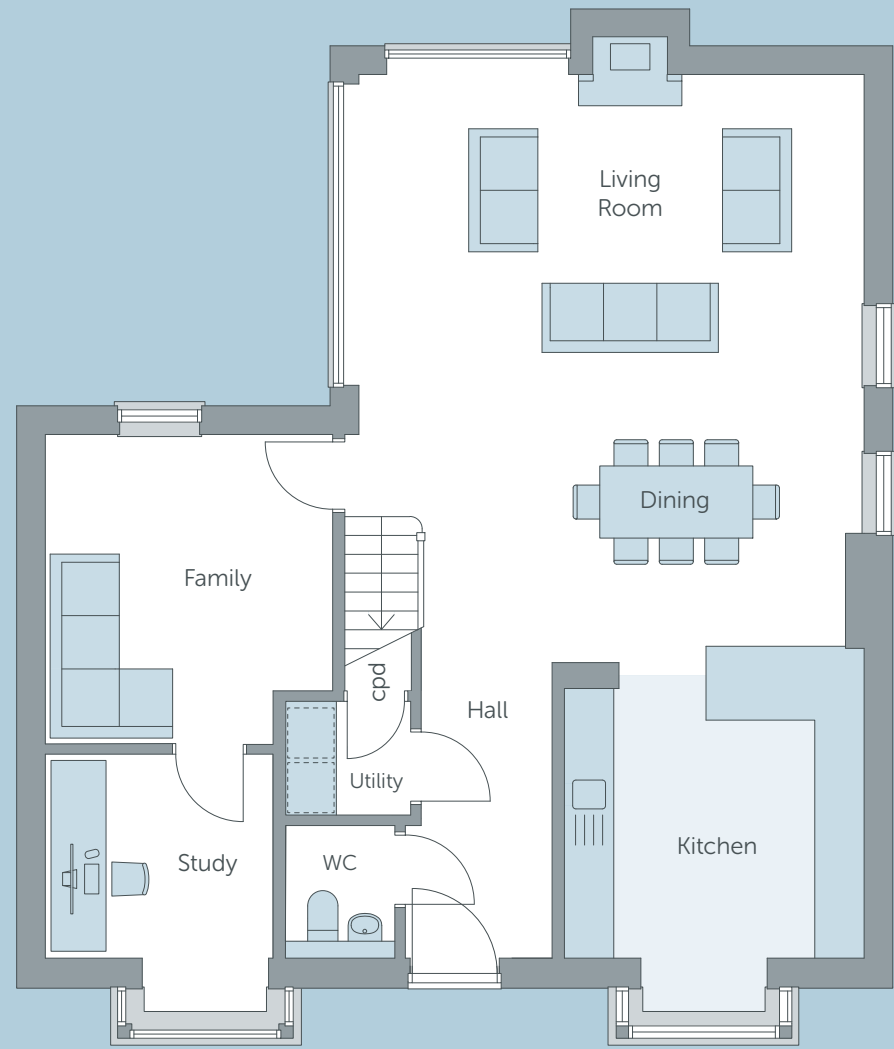

# HOME TWO

## G

	METRIC	IMPERIAL	FEATURES
LIVING / DINING	6.75m x 6.1m †	22'2" x 20'†	🔥 Wood Burning Stove
KITCHEN	4.1m † x 3.6m	13'5"† x 11'10"	
FAMILY ROOM	3.6m x 3.4m	11'10" x 11'2"	
STUDY	3.1m † x 2.7m	10'2"† x 8'9"	
UTILITY ROOM	1.7m x 1.5m	5'6" x 5'	
CLOAK ROOM	1.8m x 1.3m	6' x 4'3"	

† - Maximum Length

## F

	METRIC	IMPERIAL	FEATURES
MASTER BEDROOM	5.2m † x 5.1m*	17'† x 16'8"*	🛏️ Ensuite
BEDROOM 2	6.1m † x 3.1m †*	20'† x 10'2"†	🛏️ Ensuite
BEDROOM 3	3.4m x 3.2m	11'2" x 10'6"	
BEDROOM 4	3.4m x 2.9m	11'2" x 9'6"	
FAMILY BATHROOM			