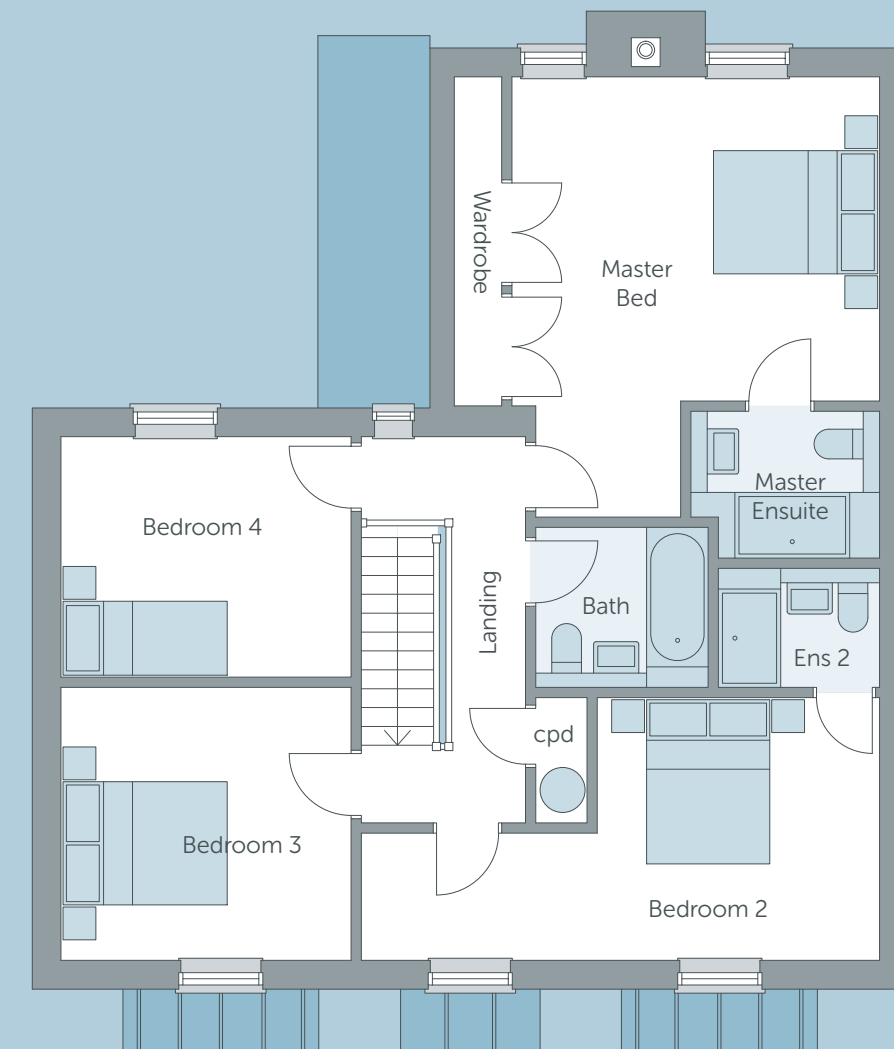

## G

	METRIC	IMPERIAL	FEATURES
LIVING / DINING	6.75m x 6.1m †	22'2" x 20'†	🔥 Wood Burning Stove
KITCHEN	4.1m † x 3.6m	13'5"† x 11'10"	
FAMILY ROOM	3.6m x 3.4m	11'10" x 11'2"	
STUDY	3.1m † x 2.7m	10'2"† x 8'9"	
UTILITY ROOM	1.7m x 1.5m	5'6" x 5'	
CLOAK ROOM	1.8m x 1.3m	6' x 4'3"	

† - Maximum Length

## F

	METRIC	IMPERIAL	FEATURES
MASTER BEDROOM	5.2m † x 5.1m*	17'† x 16'8"*	🛏️ Ensuite
BEDROOM 2	6.1m † x 3.1m †*	20'† x 10'2"†	🛏️ Ensuite
BEDROOM 3	3.4m x 3.2m	11'2" x 10'6"	
BEDROOM 4	3.4m x 2.9m	11'2" x 9'6"	
FAMILY BATHROOM			