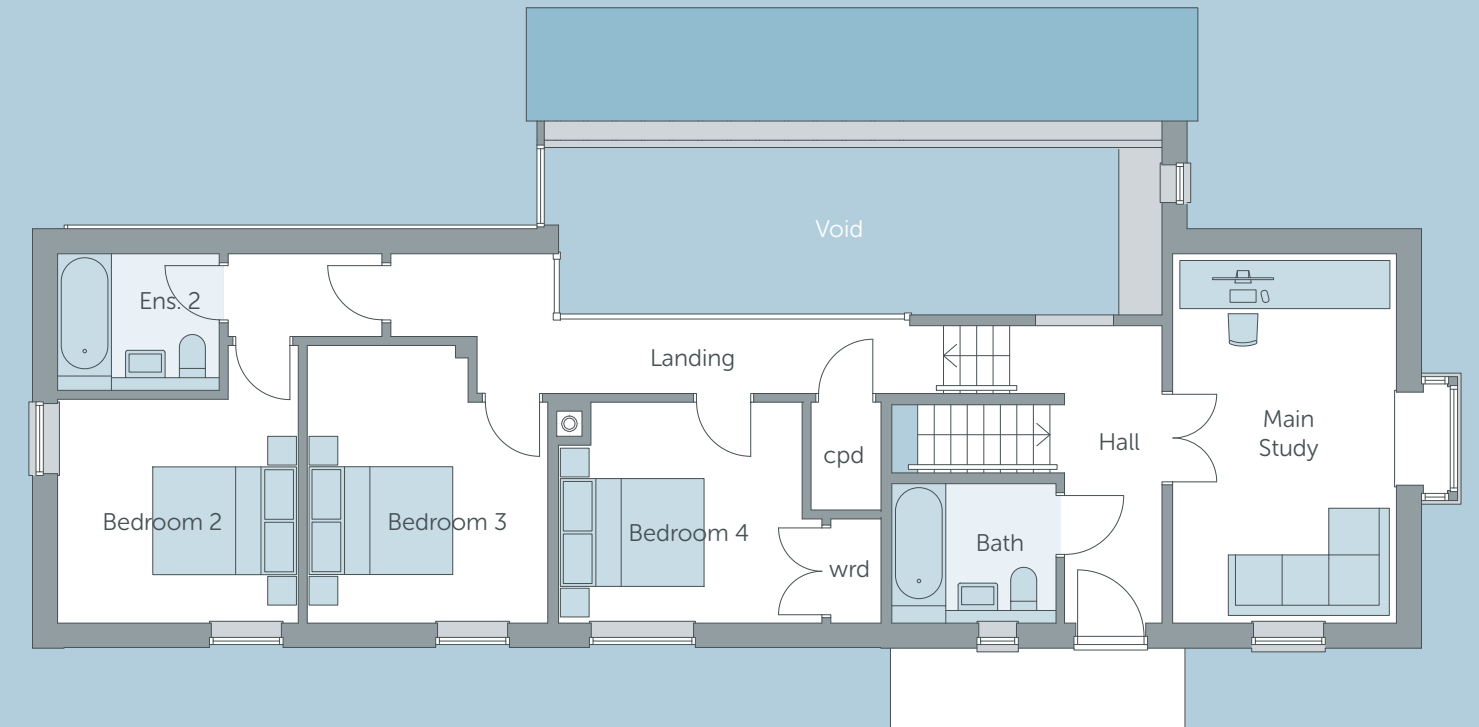

HOME THREE

LG

	METRIC	IMPERIAL	FEATURES
LIVING / DINING / KITCHEN	8.3m † x 7.6m †	27'3" † x 24'11" †	🔥 Wood Burning Stove
LARDER	3.3m x 2 m	10'10" x 6'7"	
UTILITY ROOM	3.6m x 1.6m	11'10" x 5'3"	
STORE	5m x 2.8m	16'5" x 9'2"	
MASTER BEDROOM	5.1m x 4.9m †	16'8" x 16'0" †	🛀 Ensuite 🧥 Dressing

† - Maximum Length | † - Dimensions Include Ensuite & Dressing Room

G

	METRIC	IMPERIAL	FEATURES
MAIN STUDY	5m x 3m	16'5" x 9'10"	
BEDROOM 2	5m x 4.9m	16'5" x 16'0"	🛀 Ensuite
BEDROOM 3	3.7m † x 3.2m	18' † x 10'3"	
BEDROOM 4	4.8m x 3m †	12'2" x 9'10" †	
FAMILY BATHROOM			

† - Maximum Length