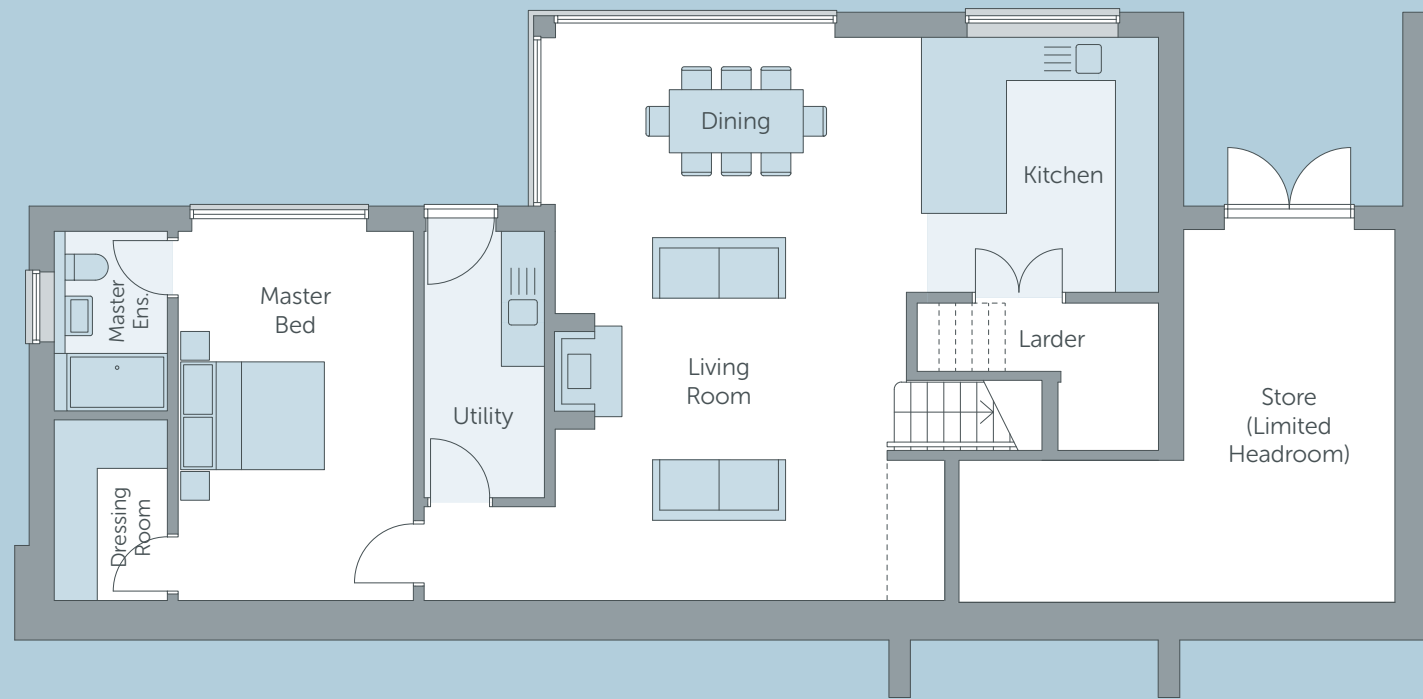

HOME THREE

LG

	METRIC	IMPERIAL	FEATURES
LIVING / DINING / KITCHEN	8.3m † x 7.6m †	27'3" † x 24'11" †	🔥 Wood Burning Stove
LARDER	3.3m x 2 m	10'10" x 6'7"	
UTILITY ROOM	3.6m x 1.6m	11'10" x 5'3"	
STORE	5m x 2.8m	16'5" x 9'2"	
MASTER BEDROOM	5.1m x 4.9m †	16'8" x 16'0" †	🛀 Ensuite 🧥 Dressing

† - Maximum Length | † - Dimensions Include Ensuite & Dressing Room

G

	METRIC	IMPERIAL	FEATURES
MAIN STUDY	5m x 3m	16'5" x 9'10"	
BEDROOM 2	5m x 4.9m	16'5" x 16'0"	🛀 Ensuite
BEDROOM 3	3.7m † x 3.2m	18' † x 10'3"	
BEDROOM 4	4.8m x 3m †	12'2" x 9'10" †	
FAMILY BATHROOM			

† - Maximum Length