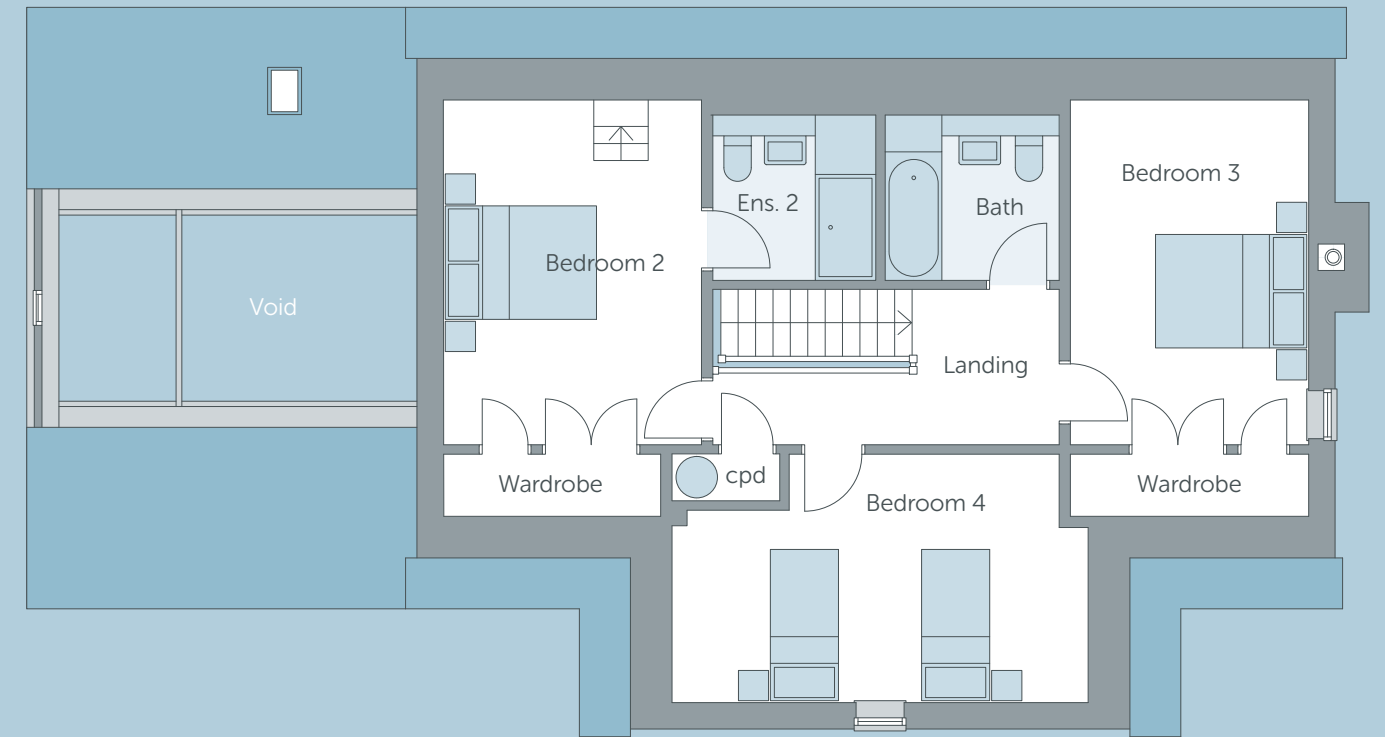

HOME FOUR

G

	METRIC	IMPERIAL	FEATURES
LIVING / DINING	8.5m † x 7.5m †	27'10" † x 24'7" †	🔥 Wood Burning Stove
FAMILY ROOM	3.4m † x 3.3m	11'2" † x 10'10"	
KITCHEN	4.5m † x 2.8m †	14'9" † x 9'2" †	
STUDY	2.3m x 1.8m	7'6" x 5'10"	
MASTER BEDROOM	4.8m x 4.6m †	15'9" x 15'1" †	🛀 Ensuite 🧥 Dressing

† - Maximum Length | ‡ - Dimensions Include Ensuite & Dressing Room

F

	METRIC	IMPERIAL	FEATURES
BEDROOM 2	5.3m † x 3.3m †	17'4" † x 10'3" †	🛀 Ensuite
BEDROOM 3	5.3m † x 3m	17'4" † x 9'10"	
BEDROOM 4	5.4m † x 3.1m †	17'8" x 10'2"	
FAMILY BATHROOM			

† - Maximum Length