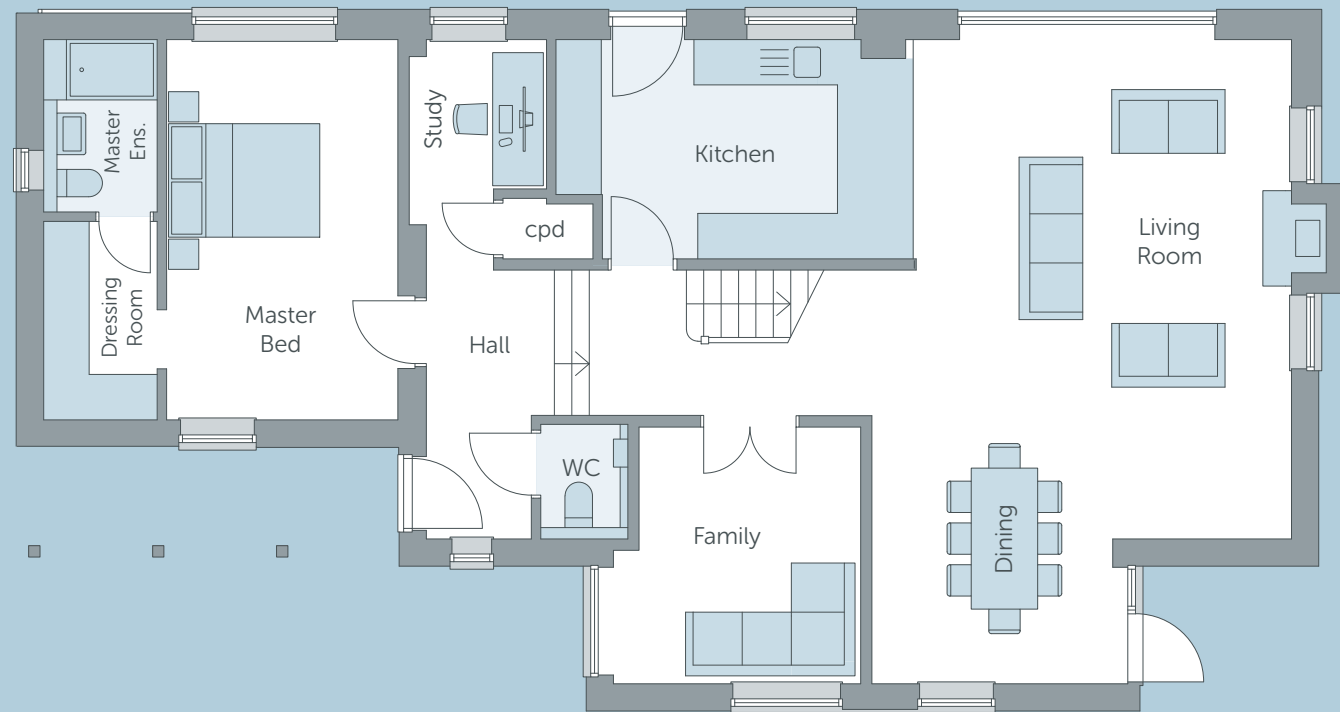

HOME FOUR

G

	METRIC	IMPERIAL	FEATURES
LIVING / DINING	8.5m † x 7.5m †	27'10" † x 24'7" †	🔥 Wood Burning Stove
FAMILY ROOM	3.4m † x 3.3m	11'2" † x 10'10"	
KITCHEN	4.5m † x 2.8m †	14'9" † x 9'2" †	
STUDY	2.3m x 1.8m	7'6" x 5'10"	
MASTER BEDROOM	4.8m x 4.6m †	15'9" x 15'1" †	🛀 Ensuite 🧥 Dressing

† - Maximum Length | ‡ - Dimensions Include Ensuite & Dressing Room

F

	METRIC	IMPERIAL	FEATURES
BEDROOM 2	5.3m † x 3.3m †	17'4" † x 10'3" †	🛀 Ensuite
BEDROOM 3	5.3m † x 3m	17'4" † x 9'10"	
BEDROOM 4	5.4m † x 3.1m †	17'8" x 10'2"	
FAMILY BATHROOM			

† - Maximum Length