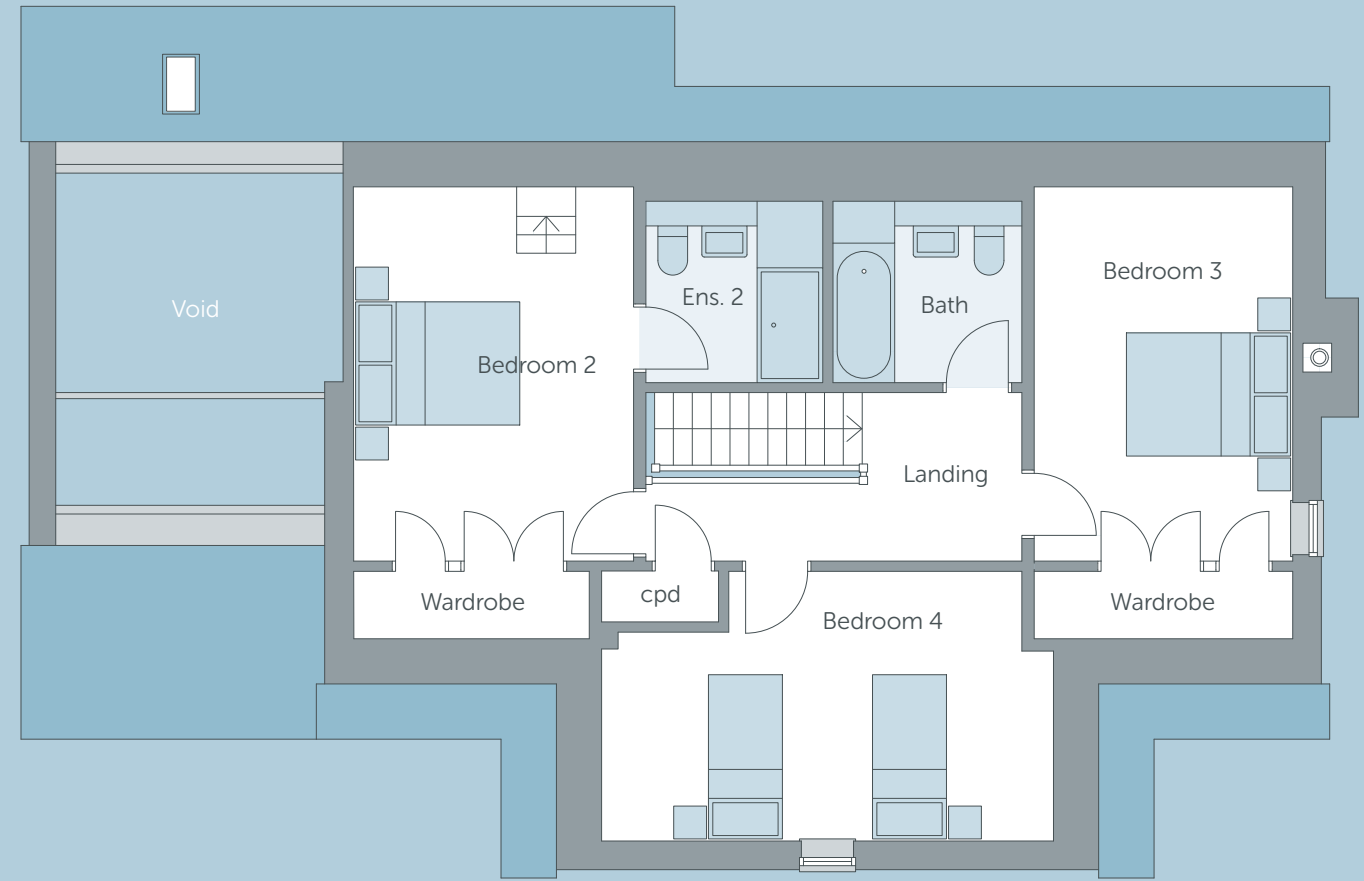

## G

	METRIC	IMPERIAL	FEATURES
LIVING / DINING	8.4m‡ x 7.5m‡	27'7" x 24'7"‡	🔥 Wood Burning Stove
FAMILY ROOM	3.3m‡ x 3.3m	10'10"‡ x 10'10"	
KITCHEN	4.6m‡ x 3.9m‡	15'1"‡ x 12'9"‡	
STUDY	3.2m x 1.8m	10'6" x 5'10"	
MASTER BEDROOM	5m x 3.9m†	16'5" x 12'9"†	🛀 Ensuite 🧥 Dressing

‡ - Maximum Length | † - Dimensions Include Ensuite

## F

	METRIC	IMPERIAL	FEATURES
BEDROOM 2	5.3m‡ x 3.3m‡	17'4"‡ x 10'10"‡	🛀 Ensuite
BEDROOM 3	5.3m‡ x 3.1m‡	17'4"‡ x 10'2"‡	
BEDROOM 4	5.3m‡ x 3.2m‡	17'4"‡ x 10'6"‡	
FAMILY BATHROOM			

‡ - Maximum Length | † - Does not include Ensuite