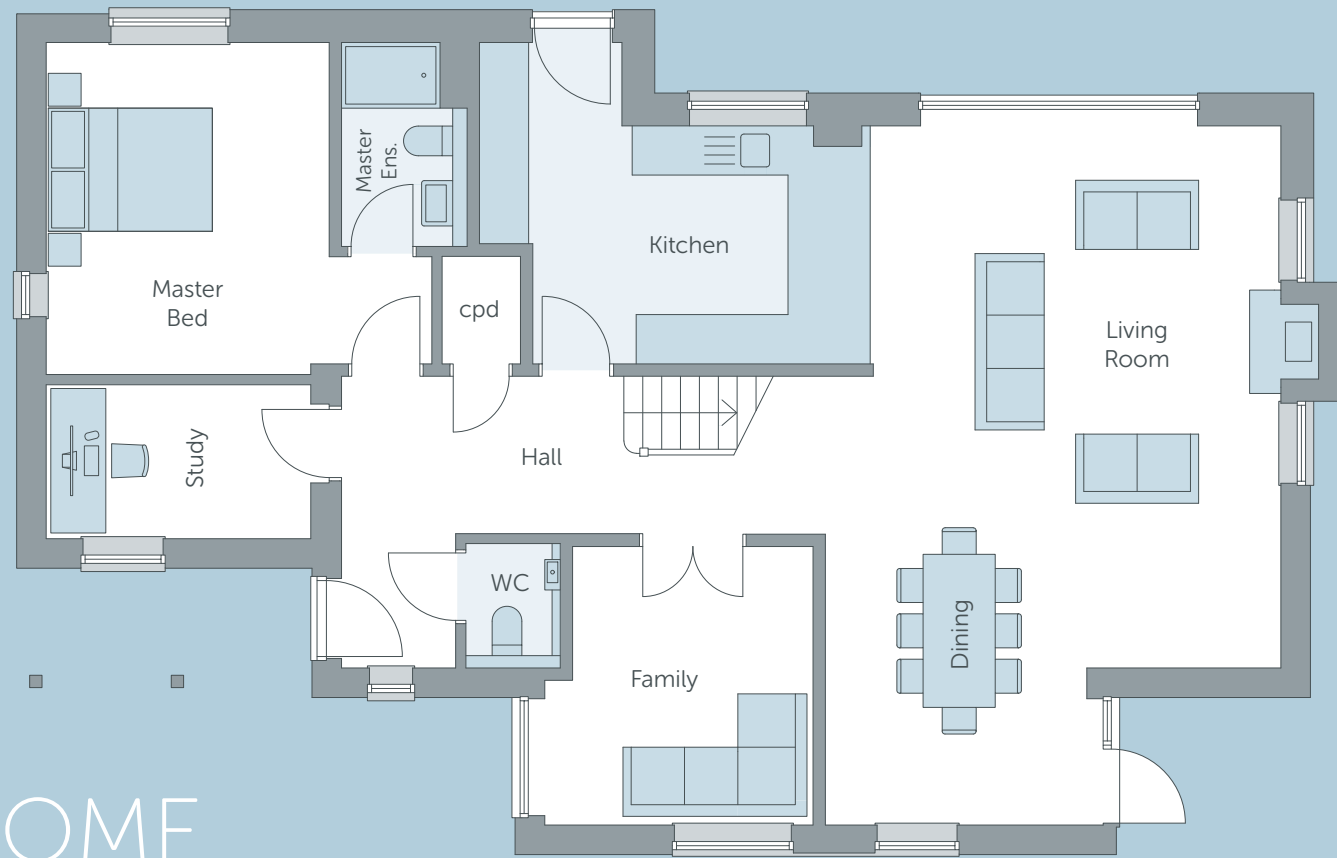

## G

	METRIC	IMPERIAL	FEATURES
LIVING / DINING	8.4m‡ x 7.5m‡	27'7" x 24'7"‡	🔥 Wood Burning Stove
FAMILY ROOM	3.3m‡ x 3.3m	10'10"‡ x 10'10"	
KITCHEN	4.6m‡ x 3.9m‡	15'1"‡ x 12'9"‡	
STUDY	3.2m x 1.8m	10'6" x 5'10"	
MASTER BEDROOM	5m x 3.9m†	16'5" x 12'9"†	🛀 Ensuite 🧥 Dressing

‡ - Maximum Length | † - Dimensions Include Ensuite

## F

	METRIC	IMPERIAL	FEATURES
BEDROOM 2	5.3m‡ x 3.3m‡	17'4"‡ x 10'10"‡	🛀 Ensuite
BEDROOM 3	5.3m‡ x 3.1m‡	17'4"‡ x 10'2"‡	
BEDROOM 4	5.3m‡ x 3.2m‡	17'4"‡ x 10'6"‡	
FAMILY BATHROOM			

‡ - Maximum Length | † - Does not include Ensuite