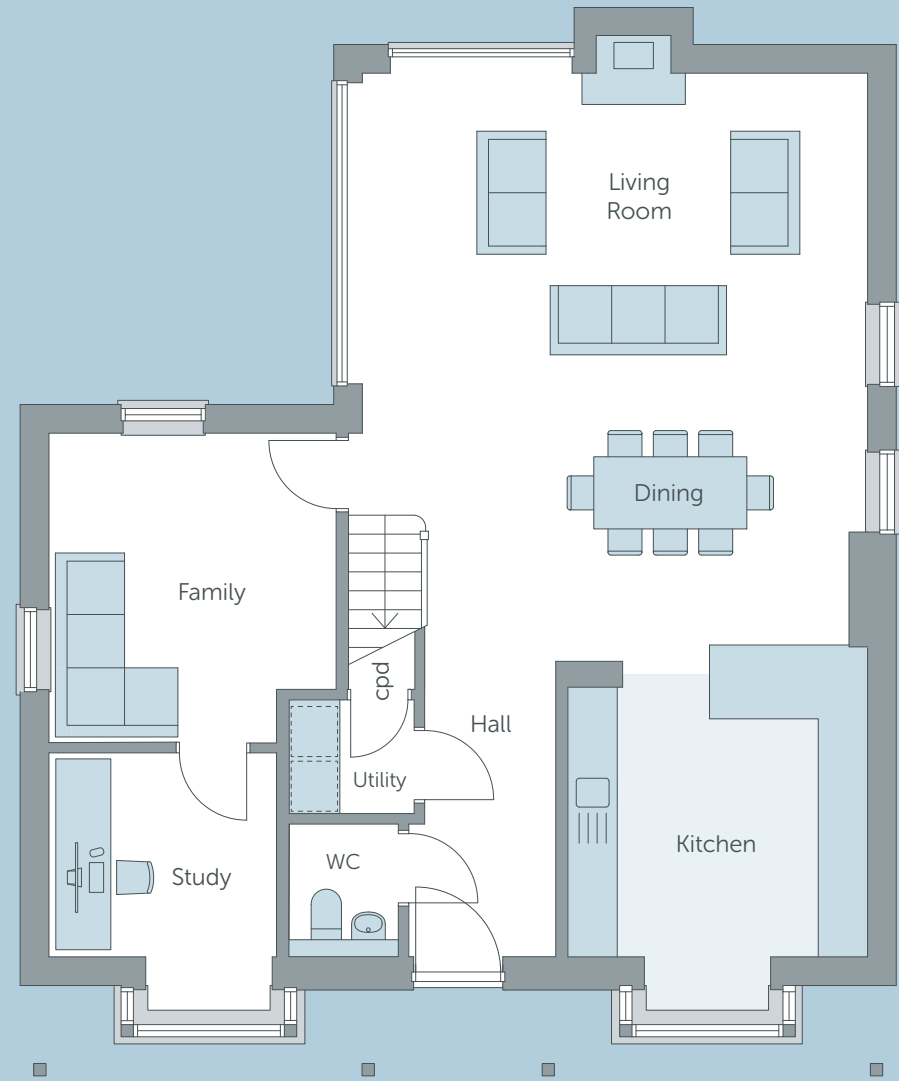

# HOME SIX

## G

	METRIC	IMPERIAL	FEATURES
LIVING / DINING	6.75m x 6.1m †	22'2" x 20' †	🔥 Wood Burning Stove
KITCHEN	4.1m † x 3.6m	13'5" † x 11'10"	
FAMILY ROOM	3.6m x 3.4m	11'10" x 11'2"	
STUDY	3.1m † x 2.7m	10'2" † x 8'9"	
UTILITY ROOM	1.7m x 1.5m	5'6" x 5'	
CLOAK ROOM	1.8m x 1.3m	6' x 4'3"	

† - Maximum Length

## F

	METRIC	IMPERIAL	FEATURES
MASTER BEDROOM	5.2m † x 5.1m *	17' † x 16'8" *	🛏️ Ensuite
BEDROOM 2	6.1m † x 3.1m †*	20' † x 10'2" †	🛏️ Ensuite
BEDROOM 3	3.4m x 3.2m	11'2" x 10'6"	
BEDROOM 4	3.4m x 2.9m	11'2" x 9'6"	
FAMILY BATHROOM			