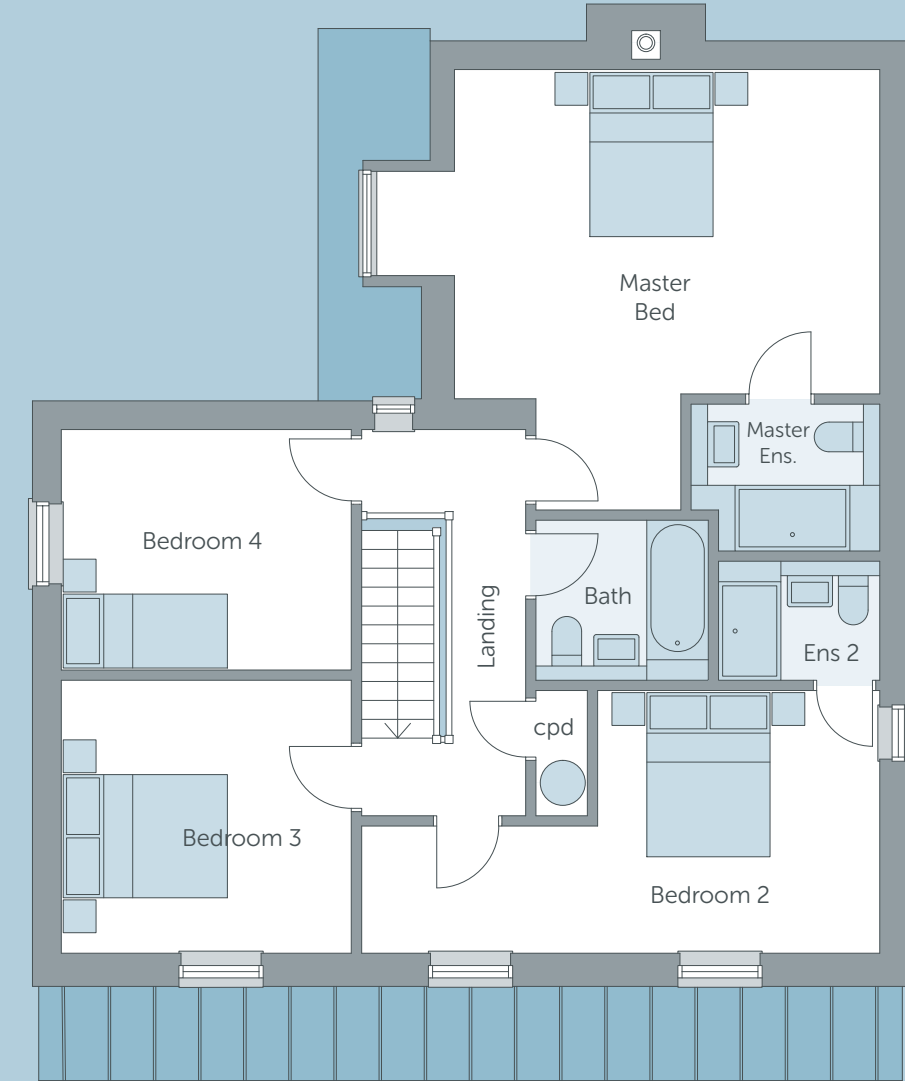

## G

	METRIC	IMPERIAL	FEATURES
LIVING / DINING	6.75m x 6.1m †	22'2" x 20' †	🔥 Wood Burning Stove
KITCHEN	4.1m † x 3.6m	13'5" † x 11'10"	
FAMILY ROOM	3.6m x 3.4m	11'10" x 11'2"	
STUDY	3.1m † x 2.7m	10'2" † x 8'9"	
UTILITY ROOM	1.7m x 1.5m	5'6" x 5'	
CLOAK ROOM	1.8m x 1.3m	6' x 4'3"	

† - Maximum Length

## F

	METRIC	IMPERIAL	FEATURES
MASTER BEDROOM	5.2m † x 5.1m *	17' † x 16'8" *	🛏️ Ensuite
BEDROOM 2	6.1m † x 3.1m †*	20' † x 10'2" †	🛏️ Ensuite
BEDROOM 3	3.4m x 3.2m	11'2" x 10'6"	
BEDROOM 4	3.4m x 2.9m	11'2" x 9'6"	
FAMILY BATHROOM			