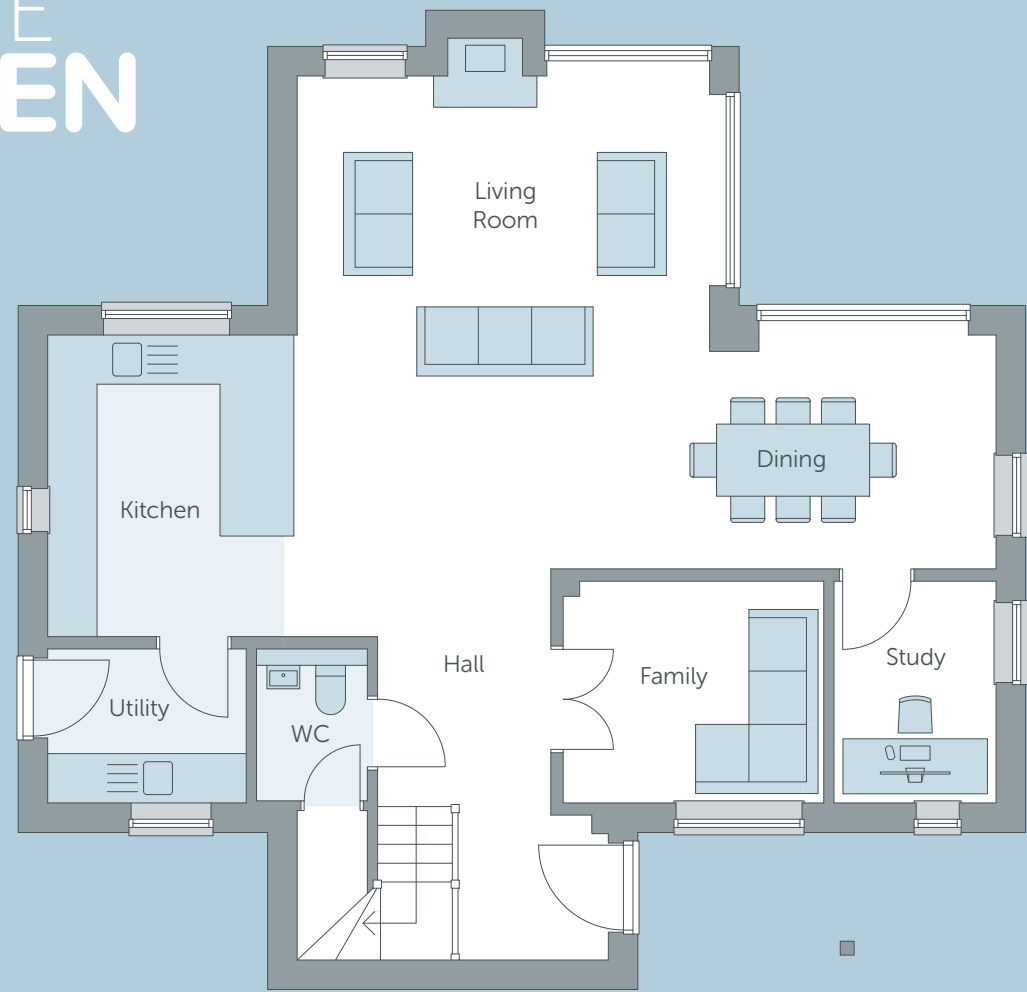

HOME SEVEN

G

	METRIC	IMPERIAL	FEATURES
LIVING / DINING / KITCHEN	8.3m † x 6.6m †	27'2" † x 21'8" †	🔥 Wood Burning Stove
FAMILY ROOM	3.1m x 2.6m	10'2" x 8'6"	
STUDY	2.6m x 1.9m	8'6" x 6'3"	
UTILITY ROOM	2.5m x 1.8m	8'3" x 6'0"	
CLOAK ROOM	1.8m x 1.3m	6' x 4'3"	

† - Maximum Length

F

	METRIC	IMPERIAL	FEATURES
MASTER BEDROOM	4.9m † x 4.1m †*	16'1" † x 13'6" †*	🛁 Ensuite
BEDROOM 2	4m † x 3.8m*	13'2" † x 12'6"*	🛁 Ensuite
BEDROOM 3	3.8m x 2.9m	12'8" x 9'5"	
BEDROOM 4	3.8m † x 2.5m	12'8" † x 8'3"	
FAMILY BATHROOM			

† - Maximum Length | * - Does not include Ensuite